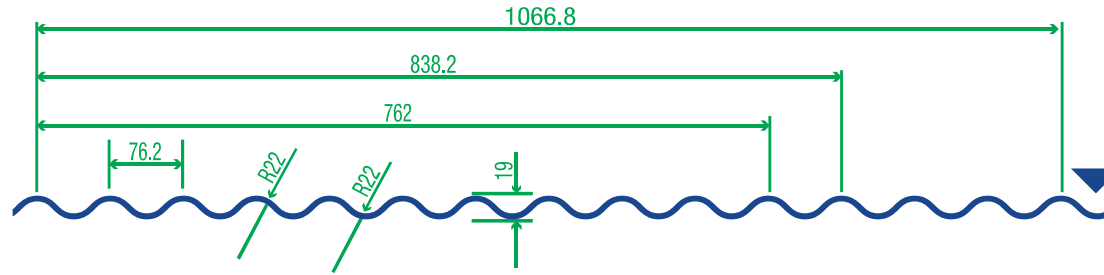

13/3 Corrugated Profile

▼ Denotes colour side

Sheet length

Min 500mm

Max 8m

Sound proofing	Curving	Anti-con	Vented	Perforated	Rolled Reverse
✓		✓		✓	✓

Can self curve 1 degree every metre.

Gauge	0.4	0.5	0.6	0.7	0.9	1	1.2
Material							
Aluminium		✓		✓	✓	✓	✓
Aluzinc	✓	✓		✓	✓		
Galvanised steel	✓	✓		✓	✓		
Plastisol, Polyester & coated steel	✓	✓		✓	✓		
Stainless Steel	✓						